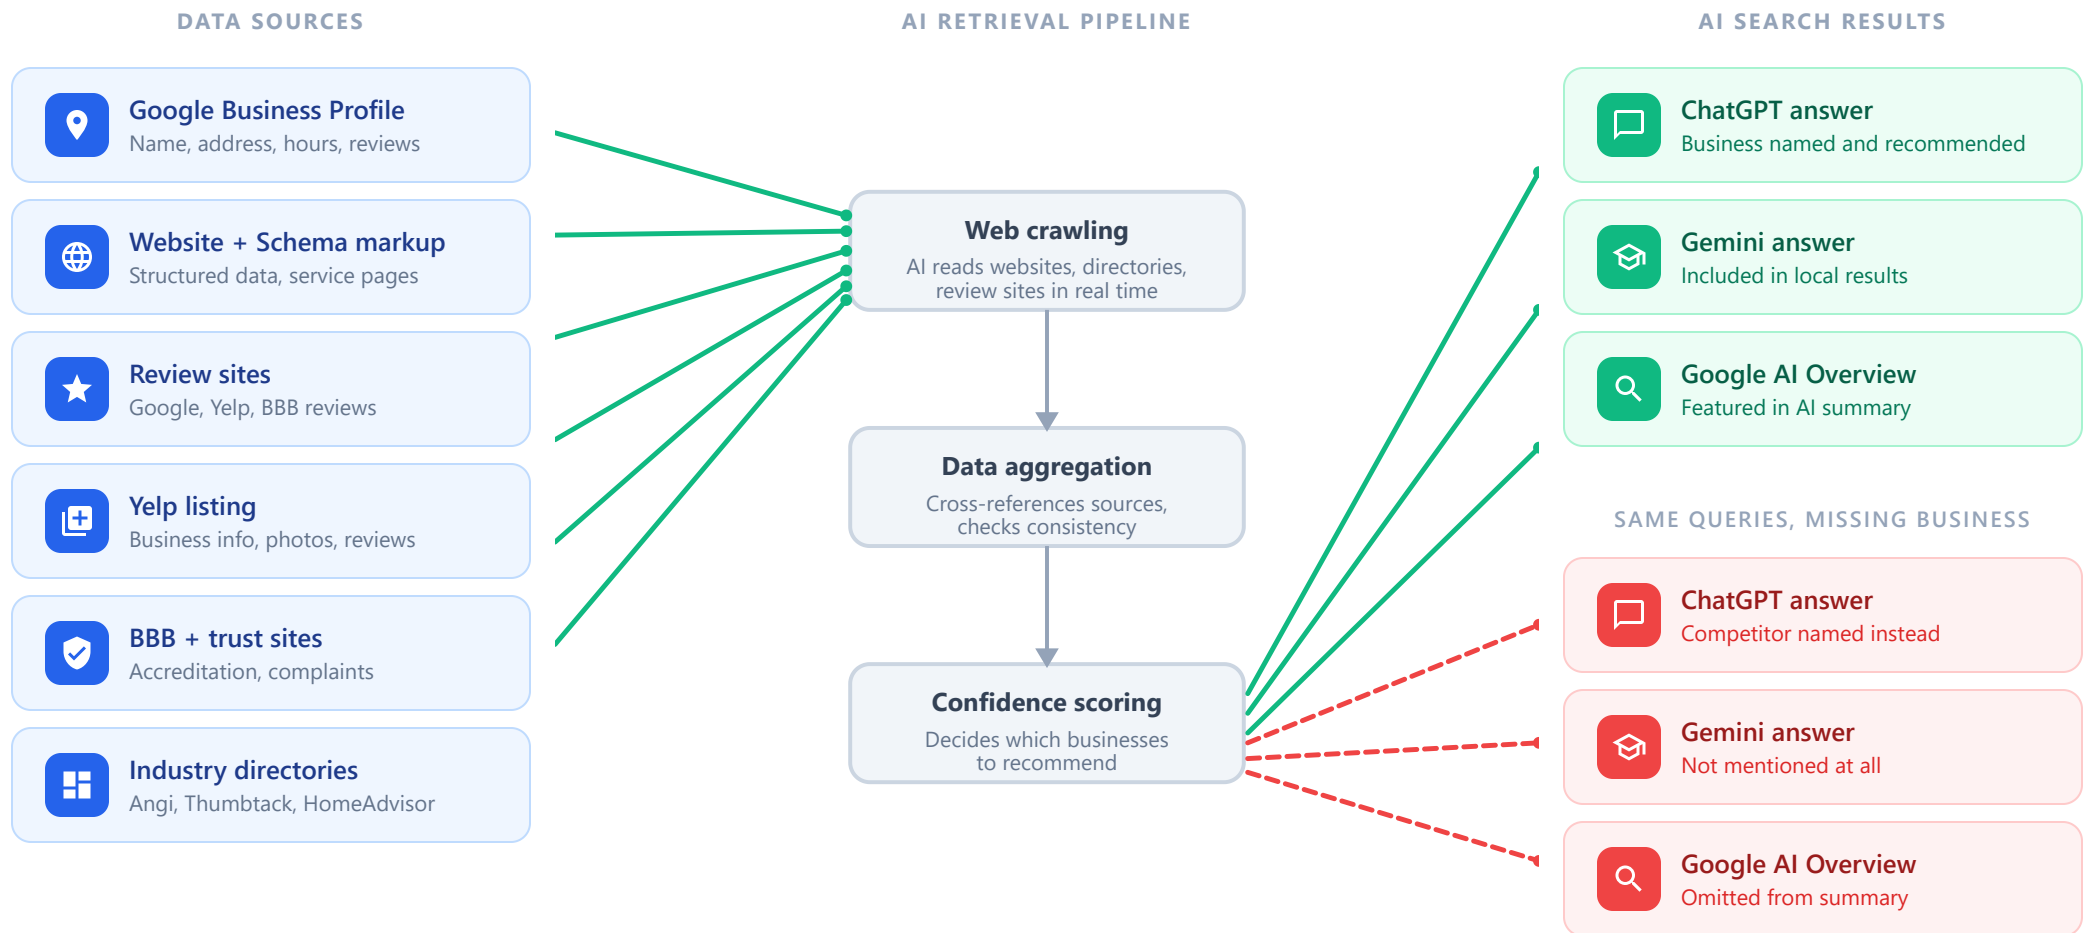

How business data flows to AI search results

Local businesses with consistent, structured data across multiple sources are the ones AI recommends

— Visible business (data flows through) - - - Invisible business (broken / missing)

● Visible business

- ✓ Consistent NAP across all directories
- ✓ Complete LocalBusiness schema markup
- ✓ 150+ reviews with specific service mentions
- ✓ Active content answering local questions
- ✓ Present on 6+ data sources AI checks

● Invisible business

- ✗ Address and phone vary across listings
- ✗ No schema markup on website
- ✗ 12 generic reviews, no detail
- ✗ Website unchanged since 2019
- ✗ Only on Google, nowhere else